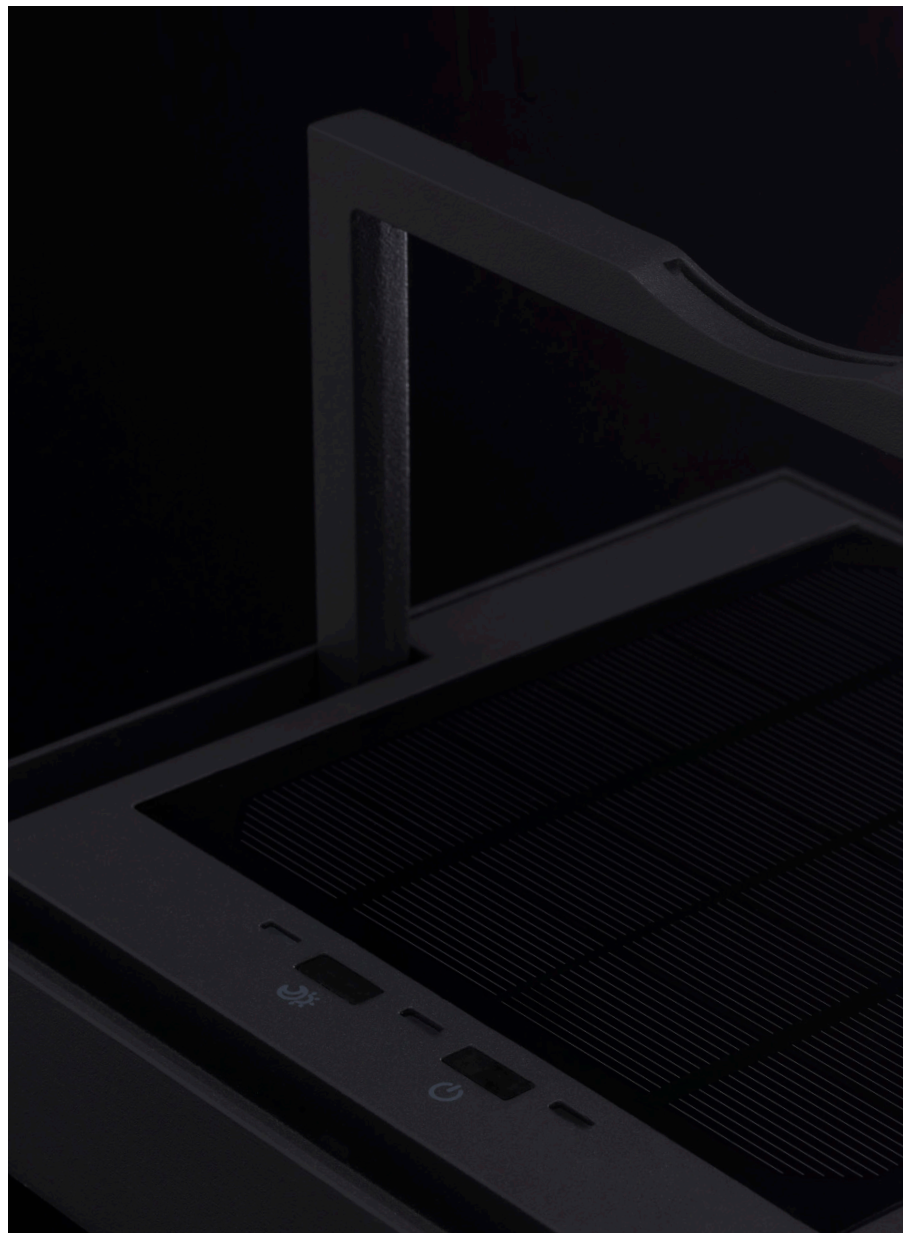

- Nero
  Matt black
- Bianco
  Matt white
- Antracite
  Dark gray
- Corten
- Sabbia
  Sand