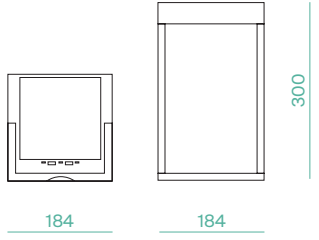

DISEGNI TECNICI TECHNICAL DRAWINGS

La garanzia fornita dalla casa sulla batteria è di 12 mesi
/Manufacturer's warranty on battery is 12 months