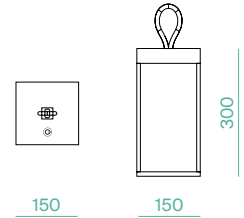

DISEGNI TECNICI TECHNICAL DRAWINGS

La garanzia fornita dalla casa sulla batteria è di 12 mesi
/Manufacturer's warranty on battery is 12 months