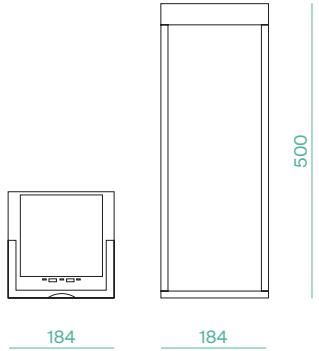

DISEGNI TECNICI TECHNICAL DRAWINGS

La garanzia fornita dalla casa sulla batteria è di 12 mesi
/Manufacturer's warranty on battery is 12 months

ACCESSORI ACCESSORIES

CODE	COLOR	DESCRIPTION	PRICE
11659	Antracite/Anthracite	Staffa per montaggio a muro/Wall mounting brackets	17,98
11660	Bianco/White	Staffa per montaggio a muro/Wall mounting brackets	17,98
11661	Nero/Black	Staffa per montaggio a muro/Wall mounting brackets	17,98
11662	Corten	Staffa per montaggio a muro/Wall mounting brackets	17,98
11663	Sabbia/Sand	Staffa per montaggio a muro/Wall mounting brackets	17,98

DISEGNI TECNICI TECHNICAL DRAWINGS