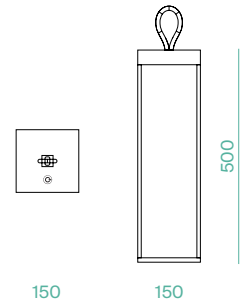

DISEGNI TECNICI TECHNICAL DRAWINGS

La garanzia fornita dalla casa sulla batteria è di 12 mesi
/Manufacturer's warranty on battery is 12 months