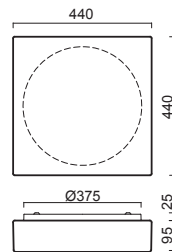

LINA 7

Montura kovová
Stínidlo třívrstvé opálové sklo s matovaným povrchem
Držení stínidla sklápovací držáky
Umístění stropní / nástěnné

Fixture metal
Shade three-layer opal glass with matt surface
Shade fixing with folding two-step clamp holders
Installation ceiling / wall

Náhradní stínidlo / spare shade
code 20071