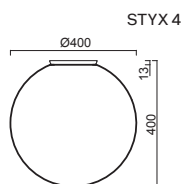

STYX 3

Ø 300 mm