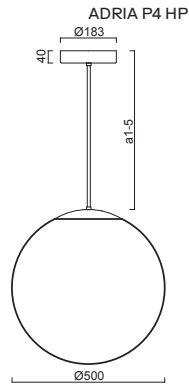

ADRIA P4

Ø 500mm

code	type	colour	socket	[W]	IP
42196	Z11/098/a5 B	○	E27	150	IP40
52935	Z11/098/a5 C	●	E27	150	IP40
42216	Z11/098/a5 MS	●	E27	150	IP40
45244	Z11/098/a5 NL	●	E27	150	IP40
45284	Z11/098/a5 NB	●	E27	150	IP40

code	type	colour	[W]	T [K]	IP	BTTO [lm]	NTTO [lm]	DALI	EM COMB (3h)
60139	LED-5L07C09Z11/098/a5 B 3000	○	41	3000	IP40	5880	5170	60144	60149
61299	LED-5L07C09Z11/098/a5 C 3000	●	41	3000	IP40	5880	5170	61304	61309
60154	LED-5L07C09Z11/098/a5 MS 3000	●	41	3000	IP40	5880	5170	60159	60164
60169	LED-5L07C09Z11/098/a5 NL 3000	●	41	3000	IP40	5880	5170	60174	60179
60184	LED-5L07C09Z11/098/a5 NB 3000	●	41	3000	IP40	5880	5170	60189	60194
60639	LED-5L07C09Z11/098/a5 B 4000	○	41	4000	IP40	6200	5450	60644	60649
61799	LED-5L07C09Z11/098/a5 C 4000	●	41	4000	IP40	6200	5450	61804	61809
60654	LED-5L07C09Z11/098/a5 MS 4000	●	41	4000	IP40	6200	5450	60659	60664
60669	LED-5L07C09Z11/098/a5 NL 4000	●	41	4000	IP40	6200	5450	60674	60679
60684	LED-5L07C09Z11/098/a5 NB 4000	●	41	4000	IP40	6200	5450	60689	60694

ADRIA P4 HP HIGH POWER NEW

Ø 500mm

code	type	colour	[W]	T [K]	IP	BTTO [lm]	NTTO [lm]	DALI	EM COMB (3h)
62054	LED-5L08D09Z11/098/a5 B 3000	○	58	3000	IP40	8880	7810	62059	72039*
62064	LED-5L08D09Z11/098/a5 C 3000	●	58	3000	IP40	8880	7810	62069	72044*
62074	LED-5L08D09Z11/098/a5 MS 3000	●	58	3000	IP40	8880	7810	62079	72049*
62084	LED-5L08D09Z11/098/a5 NL 3000	●	58	3000	IP40	8880	7810	62089	72054*
62094	LED-5L08D09Z11/098/a5 NB 3000	●	58	3000	IP40	8880	7810	62099	72059*
62554	LED-5L08D09Z11/098/a5 B 4000	○	58	4000	IP40	9290	8180	62559	72539*
62564	LED-5L08D09Z11/098/a5 C 4000	●	58	4000	IP40	9290	8180	62569	72544*
62574	LED-5L08D09Z11/098/a5 MS 4000	●	58	4000	IP40	9290	8180	62579	72549*
62584	LED-5L08D09Z11/098/a5 NL 4000	●	58	4000	IP40	9290	8180	62589	72554*
62594	LED-5L08D09Z11/098/a5 NB 4000	●	58	4000	IP40	9290	8180	62599	72559*

* Baldachyn Ø 240mm / Baldachin Ø 240mm