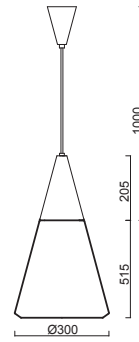

DANTE S

Ø 300 mm

Svítlidlo DANTE S se skládá ze dvou osvětlovacích částí (2 stínidla) a kabelového závěsu, délka 1m

Stínidlo třívrstvé opálové sklo s matovaným povrchem
Umístění stropní

The light DANTE S consists of two illuminating parts (2 shades) and cable pendant, length 1m

Shade: three-layer opal glass with matt surface
Installation ceiling