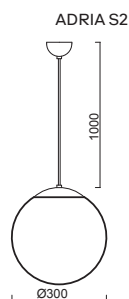

ADRIA S1

Ø 200 mm

code	type	colour	socket	[W]	IP
53000	ZL11/092/L100 B	○	E27	75	IP40
52951	ZL11/092/L100 C	●	E27	75	IP40
53001	ZL11/092/L100 MS	●	E27	75	IP40
53002	ZL11/092/L100 NL	●	E27	75	IP40
53003	ZL11/092/L100 NB	●	E27	75	IP40

code	type	colour	[W]	T [K]	IP	BTTO [lm]	NTTO [lm]	DALI	EM COMB (3h)
60330	LED-5L05C05ZS11/092/L100 B 3000	○	9	3000	IP40	1070	950	70476*	
61340	LED-5L05C05ZS11/092/L100 C 3000	●	9	3000	IP40	1070	950	70477*	
60331	LED-5L05C05ZS11/092/L100 MS 3000	●	9	3000	IP40	1070	950	70478*	
60332	LED-5L05C05ZS11/092/L100 NL 3000	●	9	3000	IP40	1070	950	70479*	
60333	LED-5L05C05ZS11/092/L100 NB 3000	●	9	3000	IP40	1070	950	70480*	
60830	LED-5L05C05ZS11/092/L100 B 4000	○	9	4000	IP40	1130	1000	70976*	
61840	LED-5L05C05ZS11/092/L100 C 4000	●	9	4000	IP40	1130	1000	70977*	
60831	LED-5L05C05ZS11/092/L100 MS 4000	●	9	4000	IP40	1130	1000	70978*	
60832	LED-5L05C05ZS11/092/L100 NL 4000	●	9	4000	IP40	1130	1000	70979*	
60833	LED-5L05C05ZS11/092/L100 NB 4000	●	9	4000	IP40	1130	1000	70980*	

* nelze ovládat tlačítkem (funkce SwitchDim) / * cannot be controlled with a switch (SwitchDim)

ADRIA S2

Ø 300 mm

code	type	colour	socket	[W]	IP
53004	ZL11/094/L100 B	○	E27	100	IP40
52952	ZL11/094/L100 C	●	E27	100	IP40
53007	ZL11/094/L100 MS	●	E27	100	IP40
53010	ZL11/094/L100 NL	●	E27	100	IP40
53013	ZL11/094/L100 NB	●	E27	100	IP40

code	type	colour	[W]	T [K]	IP	BTTO [lm]	NTTO [lm]	DALI	EM COMB (3h)
60334	LED-5L06C04ZS11/094/L100 B 3000	○	20	3000	IP40	2970	2610	60335	
61341	LED-5L06C04ZS11/094/L100 C 3000	●	20	3000	IP40	2970	2610	61342	
60336	LED-5L06C04ZS11/094/L100 MS 3000	●	20	3000	IP40	2970	2610	60337	
60338	LED-5L06C04ZS11/094/L100 NL 3000	●	20	3000	IP40	2970	2610	60339	
60340	LED-5L06C04ZS11/094/L100 NB 3000	●	20	3000	IP40	2970	2610	60341	
60834	LED-5L06C04ZS11/094/L100 B 4000	○	20	4000	IP40	3130	2760	60835	
61841	LED-5L06C04ZS11/094/L100 C 4000	●	20	4000	IP40	3130	2760	61842	
60836	LED-5L06C04ZS11/094/L100 MS 4000	●	20	4000	IP40	3130	2760	60837	
60838	LED-5L06C04ZS11/094/L100 NL 4000	●	20	4000	IP40	3130	2760	60839	
60840	LED-5L06C04ZS11/094/L100 NB 4000	●	20	4000	IP40	3130	2760	60841	

Sensor - kód svítidla s pohybovým HF senzorem / code for luminaire with HF sensor | DALI - kód svítidla se stmívatelným DALI předřadníkem / code for luminaire with DALI driver | Corridor - kód pro svítidlo s Corridor funkcí (HF + DALI) / code for luminaire with Corridor funkcí (HF + DALI) | EM COMB (3h) - kód nouzového kombinovaného svítidla (3h) / code for luminaire with emergency unit combined (3h) | EM + Sensor (3h) - kód nouzového kombinovaného svítidla (3h) s HF senzorem / code for luminaire with emergency unit combined (3h) and HF sensor