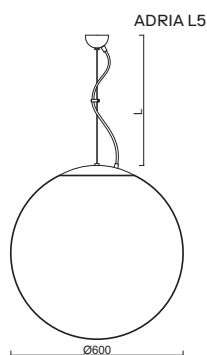

ADRIA L5

Ø 600 mm

code	type	colour	socket	[W]	IP
45832	ZL11/3/099/L100 B	○	3xE27	3x60	IP40
52949	ZL11/3/099/L100 C	●	3xE27	3x60	IP40
45844	ZL11/3/099/L100 MS	●	3xE27	3x60	IP40
45856	ZL11/3/099/L100 NL	●	3xE27	3x60	IP40
45868	ZL11/3/099/L100 NB	●	3xE27	3x60	IP40

code	type	colour	[W]	T [K]	IP	BTTO [lm]	NTTO [lm]	DALI	EM COMB (3h)
60312	LED-5L07C10ZL11/099/L100 B 3000	○	49	3000	IP40	6780	5970	60314	
61336	LED-5L07C10ZL11/099/L100 C 3000	●	49	3000	IP40	6780	5970	61338	
60316	LED-5L07C10ZL11/099/L100 MS 3000	●	49	3000	IP40	6780	5970	60318	
60320	LED-5L07C10ZL11/099/L100 NL 3000	●	49	3000	IP40	6780	5970	60322	
60324	LED-5L07C10ZL11/099/L100 NB 3000	●	49	3000	IP40	6780	5970	60326	
60812	LED-5L07C10ZL11/099/L100 B 4000	○	49	4000	IP40	7150	6290	60814	
61836	LED-5L07C10ZL11/099/L100 C 4000	●	49	4000	IP40	7150	6290	61838	
60816	LED-5L07C10ZL11/099/L100 MS 4000	●	49	4000	IP40	7150	6290	60818	
60820	LED-5L07C10ZL11/099/L100 NL 4000	●	49	4000	IP40	7150	6290	60822	
60824	LED-5L07C10ZL11/099/L100 NB 4000	●	49	4000	IP40	7150	6290	60826	

ADRIA L5 HP HIGH POWER NEW

Ø 600 mm

code	type	colour	[W]	T [K]	IP	BTTO [lm]	NTTO [lm]	DALI	EM COMB (3h)
62190	LED-5L08D10ZL11/099/L100 B 3000	○	65	3000	IP40	9840	8660	62192	
62194	LED-5L08D10ZL11/099/L100 C 3000	●	65	3000	IP40	9840	8660	62196	
62198	LED-5L08D10ZL11/099/L100 MS 3000	●	65	3000	IP40	9840	8660	62200	
62202	LED-5L08D10ZL11/099/L100 NL 3000	●	65	3000	IP40	9840	8660	62204	
62206	LED-5L08D10ZL11/099/L100 NB 3000	●	65	3000	IP40	9840	8660	62208	
62690	LED-5L08D10ZL11/099/L100 B 4000	○	65	4000	IP40	10300	9070	62692	
62694	LED-5L08D10ZL11/099/L100 C 4000	●	65	4000	IP40	10300	9070	62696	
62698	LED-5L08D10ZL11/099/L100 MS 4000	●	65	4000	IP40	10300	9070	62700	
62702	LED-5L08D10ZL11/099/L100 NL 4000	●	65	4000	IP40	10300	9070	62704	
62706	LED-5L08D10ZL11/099/L100 NB 4000	●	65	4000	IP40	10300	9070	62708	

Sensor - kód svítidla s pohybovým HF senzorem / code for luminaire with HF sensor | **DALI** - kód svítidla se stmívatelným DALI předřadníkem / code for luminaire with DALI driver | **Corridor** - kód pro svítidlo s Corridor funkcí (HF + DALI) / code for luminaire with Corridor function (HF + DALI) | **EM COMB (3h)** - kód nouzového kombinovaného svítidla (3h) / code for luminaire with emergency unit combined (3h) | **EM + Sensor (3h)** - kód nouzového kombinovaného svítidla (3h) s HF senzorem / code for luminaire with emergency unit combined (3h) and HF sensor