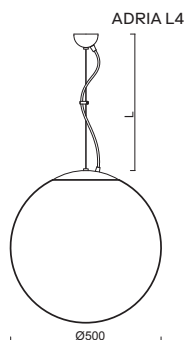

ADRIA L4

Ø 500mm

code	type	colour	socket	[W]	IP
42476	ZL11/098/L100 B	○	E27	150	IP40
52947	ZL11/098/L100 C	●	E27	150	IP40
42492	ZL11/098/L100 MS	●	E27	150	IP40
45404	ZL11/098/L100 NL	●	E27	150	IP40
45420	ZL11/098/L100 NB	●	E27	150	IP40

code	type	colour	[W]	T [K]	IP	BTTO [lm]	NTTO [lm]	DALI	EM COMB (3h)
60288	LED-5L07C09ZL11/098/L100 B 3000	○	41	3000	IP40	5880	5170	60290	60292
61330	LED-5L07C09ZL11/098/L100 C 3000	●	41	3000	IP40	5880	5170	61332	61334
60294	LED-5L07C09ZL11/098/L100 MS 3000	●	41	3000	IP40	5880	5170	60296	60298
60300	LED-5L07C09ZL11/098/L100 NL 3000	●	41	3000	IP40	5880	5170	60302	60304
60306	LED-5L07C09ZL11/098/L100 NB 3000	●	41	3000	IP40	5880	5170	60308	60310
60788	LED-5L07C09ZL11/098/L100 B 4000	○	41	4000	IP40	6200	5450	60790	60792
61830	LED-5L07C09ZL11/098/L100 C 4000	●	41	4000	IP40	6200	5450	61832	61834
60794	LED-5L07C09ZL11/098/L100 MS 4000	●	41	4000	IP40	6200	5450	60796	60798
60800	LED-5L07C09ZL11/098/L100 NL 4000	●	41	4000	IP40	6200	5450	60802	60804
60806	LED-5L07C09ZL11/098/L100 NB 4000	●	41	4000	IP40	6200	5450	60808	60810

ADRIA L4 HP HIGH POWER NEW

Ø 500mm

code	type	colour	[W]	T [K]	IP	BTTO [lm]	NTTO [lm]	DALI	EM COMB (3h)
62170	LED-5L08D09ZL11/098/L100 B 3000	○	58	3000	IP40	8880	7810	62172	72095*
62174	LED-5L08D09ZL11/098/L100 C 3000	●	58	3000	IP40	8880	7810	62176	72097*
62178	LED-5L08D09ZL11/098/L100 MS 3000	●	58	3000	IP40	8880	7810	62180	72099*
62182	LED-5L08D09ZL11/098/L100 NL 3000	●	58	3000	IP40	8880	7810	62184	72101*
62186	LED-5L08D09ZL11/098/L100 NB 3000	●	58	3000	IP40	8880	7810	62188	72103*
62670	LED-5L08D09ZL11/098/L100 B 4000	○	58	4000	IP40	9290	8180	62672	72595*
62674	LED-5L08D09ZL11/098/L100 C 4000	●	58	4000	IP40	9290	8180	62676	72597*
62678	LED-5L08D09ZL11/098/L100 MS 4000	●	58	4000	IP40	9290	8180	62680	72599*
62682	LED-5L08D09ZL11/098/L100 NL 4000	●	58	4000	IP40	9290	8180	62684	72601*
62686	LED-5L08D09ZL11/098/L100 NB 4000	●	58	4000	IP40	9290	8180	62688	72603*

* Baldachyn Ø 240mm / Baldachin Ø 240mm