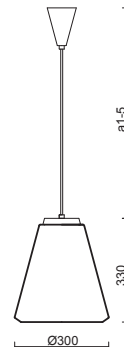

The light DANTE P consists of glass shade and rod pendant, length 1m

Shade: three-layer opal glass with matt surface
Installation ceiling

B - bílá / white, C - černá / black, S - stříbrná / silver

Náhradní stínidlo / spare shade
code 20091