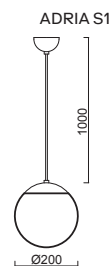

ADRIA S1, S2

Závěs kabelový, délka 1m
Stínidlo třívrstvé opálové sklo s matovaným povrchem
Držení stínidla ocelový držák pro otvor Ø110mm
Umístění stropní

Pendant cable, length 1m
Shade three-layer opal glass with matt surface
Shade fixing steel holder for Ø110mm
Installation ceiling

B - bílá / white, **C** - černá / black, **MS** - mosaz / brass, **NL** - nerez leštěná / stainless steel polished, **NB** - nerez broušená / stainless steel brushed

ADRIA S1

Ø 200 mm

code	type	colour	socket	[W]	IP
53000	ZL11/092/L100 B	○	E27	75	IP40
52951	ZL11/092/L100 C	●	E27	75	IP40
53001	ZL11/092/L100 MS	●	E27	75	IP40
53002	ZL11/092/L100 NL	●	E27	75	IP40
53003	ZL11/092/L100 NB	●	E27	75	IP40

code	type	colour	[W]	T [K]	IP	BTTO [lm]	NTTO [lm]	DALI	EM COMB (3h)
60330	LED-5L05C05ZS11/092/L100 B 3000	○	9	3000	IP40	1070	950	70476*	
61340	LED-5L05C05ZS11/092/L100 C 3000	●	9	3000	IP40	1070	950	70477*	
60331	LED-5L05C05ZS11/092/L100 MS 3000	●	9	3000	IP40	1070	950	70478*	
60332	LED-5L05C05ZS11/092/L100 NL 3000	●	9	3000	IP40	1070	950	70479*	
60333	LED-5L05C05ZS11/092/L100 NB 3000	●	9	3000	IP40	1070	950	70480*	
60830	LED-5L05C05ZS11/092/L100 B 4000	○	9	4000	IP40	1130	1000	70976*	
61840	LED-5L05C05ZS11/092/L100 C 4000	●	9	4000	IP40	1130	1000	70977*	
60831	LED-5L05C05ZS11/092/L100 MS 4000	●	9	4000	IP40	1130	1000	70978*	
60832	LED-5L05C05ZS11/092/L100 NL 4000	●	9	4000	IP40	1130	1000	70979*	
60833	LED-5L05C05ZS11/092/L100 NB 4000	●	9	4000	IP40	1130	1000	70980*	

* nelze ovládat tlačítkem (funkce SwitchDim) / * cannot be controlled with a switch (SwitchDim)

ADRIA S2

Ø 300 mm

code	type	colour	socket	[W]	IP
53004	ZL11/094/L100 B	○	E27	100	IP40
52952	ZL11/094/L100 C	●	E27	100	IP40
53007	ZL11/094/L100 MS	●	E27	100	IP40
53010	ZL11/094/L100 NL	●	E27	100	IP40
53013	ZL11/094/L100 NB	●	E27	100	IP40