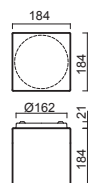

APUS 3, 4

Montura kovová
Stínidlo třívrstvé opálové sklo s matovaným povrchem
Držení stínidla sklápovací držáky
Umístění stropní / nástěnné

Fixture metal
Shade three-layer opal glass with matt surface
Shade fixing with folding two-step clamp holders
Installation ceiling / wall

APUS 3