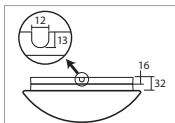

Podstavec pro boční přívod
/ base for side supply
TITAN 1A PMMA - code 33500
TITAN 1 PMMA - code 33501

TITAN 1A - PMMA

Ø 220 mm