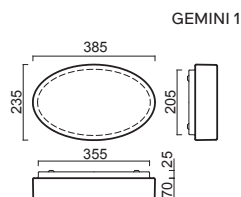

GEMINI 1, 2

Montura kovová
Stínidlo třívrstvé opálové sklo s matovaným povrchem
Držení stínidla sklápovací držáky
Umístění stropní / nástěnné

Fixture metal
Shade three-layer opal glass with matt surface
Shade fixing with folding two-step clamp holders
Installation ceiling / wall

Náhradní stínidlo / spare shade
GEMINI 1 - code 20107
GEMINI 2 - code 20108

GEMINI 1

385x235mm