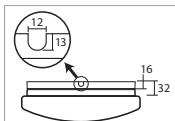

Podstavec pro boční přívod
/ base for side supply
SAGITA 1 PC - code 33501
SAGITA 2 PC - code 33502

SAGITA 1 - PC

Ø 300 mm