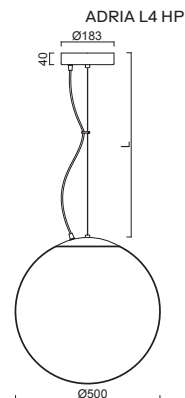

ADRIA L4

Ø 500mm

code	type	colour	socket	[W]	IP
42476	ZL11/098/L100 B	○	E27	150	IP40
52947	ZL11/098/L100 C	●	E27	150	IP40
42492	ZL11/098/L100 MS	●	E27	150	IP40
45404	ZL11/098/L100 NL	●	E27	150	IP40
45420	ZL11/098/L100 NB	●	E27	150	IP40

code	type	colour	[W]	T [K]	IP	BTTO [lm]	NTTO [lm]	DALI	EM COMB (3h)
60288	LED-5L07C09ZL11/098/L100 B 3000	○	41	3000	IP40	5880	5170	60290	60292
61330	LED-5L07C09ZL11/098/L100 C 3000	●	41	3000	IP40	5880	5170	61332	61334
60294	LED-5L07C09ZL11/098/L100 MS 3000	●	41	3000	IP40	5880	5170	60296	60298
60300	LED-5L07C09ZL11/098/L100 NL 3000	●	41	3000	IP40	5880	5170	60302	60304
60306	LED-5L07C09ZL11/098/L100 NB 3000	●	41	3000	IP40	5880	5170	60308	60310
60788	LED-5L07C09ZL11/098/L100 B 4000	○	41	4000	IP40	6200	5450	60790	60792
61830	LED-5L07C09ZL11/098/L100 C 4000	●	41	4000	IP40	6200	5450	61832	61834
60794	LED-5L07C09ZL11/098/L100 MS 4000	●	41	4000	IP40	6200	5450	60796	60798
60800	LED-5L07C09ZL11/098/L100 NL 4000	●	41	4000	IP40	6200	5450	60802	60804
60806	LED-5L07C09ZL11/098/L100 NB 4000	●	41	4000	IP40	6200	5450	60808	60810

ADRIA L4 HP HIGH POWER NEW

Ø 500mm

code	type	colour	[W]	T [K]	IP	BTTO [lm]	NTTO [lm]	DALI	EM COMB (3h)
62170	LED-5L08D09ZL11/098/L100 B 3000	○	58	3000	IP40	8880	7810	62172	72095*
62174	LED-5L08D09ZL11/098/L100 C 3000	●	58	3000	IP40	8880	7810	62176	72097*
62178	LED-5L08D09ZL11/098/L100 MS 3000	●	58	3000	IP40	8880	7810	62180	72099*
62182	LED-5L08D09ZL11/098/L100 NL 3000	●	58	3000	IP40	8880	7810	62184	72101*
62186	LED-5L08D09ZL11/098/L100 NB 3000	●	58	3000	IP40	8880	7810	62188	72103*
62670	LED-5L08D09ZL11/098/L100 B 4000	○	58	4000	IP40	9290	8180	62672	72595*
62674	LED-5L08D09ZL11/098/L100 C 4000	●	58	4000	IP40	9290	8180	62676	72597*
62678	LED-5L08D09ZL11/098/L100 MS 4000	●	58	4000	IP40	9290	8180	62680	72599*
62682	LED-5L08D09ZL11/098/L100 NL 4000	●	58	4000	IP40	9290	8180	62684	72601*
62686	LED-5L08D09ZL11/098/L100 NB 4000	●	58	4000	IP40	9290	8180	62688	72603*

* Baldachyn Ø 240mm / Baldachin Ø 240mm