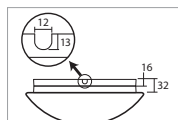

Podstavec pro boční přívod
/ base for side supply
TITAN 2 PMMA - code 33502
TITAN 3 PMMA - code 33503

TITAN 2 - PMMA

Ø 400 mm