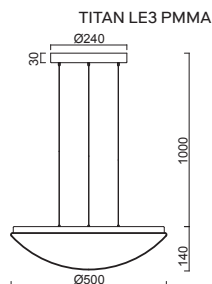

TITAN LE2, LE3 - PMMA

Závěs 3 ocelová lanka, která slouží i jako přívod elektrické energie
Stínidlo opálový polymethylmetakrylát - PMMA
Držení stínidla sklápovací držáky
Umístění stropní

Pendant 3 steel wires which also serve as a power supply
Shade opal polymethylmetacrylate - PMMA
Shade fixing with folding two-step clamp holders
Installation ceiling

B - bílá / white

Náhradní stínidlo / spare shade
TITAN LE2 - code 20508
TITAN LE3 - code 20509

TITAN LE2 - PMMA

Ø 400 mm

code	type	colour	[W]	T [K]	IP	BTTO [lm]	NTTO [lm]	DALI	EM COMB (3h)
68008	LED-1L16C07ZLE11/PM08/L100 3000	○	27	3000	IP40	3690	2550	68009	
68010	LED-1L16B07ZLE11/PM08/L100 3000	○	33	3000	IP40	4850	3350	68011	
68508	LED-1L16C07ZLE11/PM08/L100 4000	○	27	4000	IP40	3890	2680	68509	
68510	LED-1L16B07ZLE11/PM08/L100 4000	○	33	4000	IP40	5070	3500	68511	

TITAN LE3 - PMMA

Ø 500 mm

code	type	colour	[W]	T [K]	IP	BTTO [lm]	NTTO [lm]	DALI	EM COMB (3h)
68012	LED-2L43C07ZLE11/PM09/L100 3000	○	35	3000	IP40	5050	3490	68013	
68014	LED-2L43C09ZLE11/PM09/L100 3000	○	47	3000	IP40	6620	4570	68015	
68512	LED-2L43C07ZLE11/PM09/L100 4000	○	35	4000	IP40	5330	3680	68513	
68514	LED-2L43C09ZLE11/PM09/L100 4000	○	47	4000	IP40	6980	4820	68515