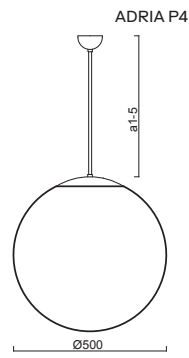

ADRIA P4

Ø 500mm

code	type	colour	socket	[W]	IP
42196	Z11/098/a5 B	○	E27	150	IP40
52935	Z11/098/a5 C	●	E27	150	IP40
42216	Z11/098/a5 MS	●	E27	150	IP40
45244	Z11/098/a5 NL	●	E27	150	IP40
45284	Z11/098/a5 NB	●	E27	150	IP40

code	type	colour	[W]	T [K]	IP	BTTO [lm]	NTTO [lm]	DALI	EM COMB (3h)
60139	LED-5L07C09Z11/098/a5 B 3000	○	41	3000	IP40	5880	5170	60144	60149
61299	LED-5L07C09Z11/098/a5 C 3000	●	41	3000	IP40	5880	5170	61304	61309
60154	LED-5L07C09Z11/098/a5 MS 3000	●	41	3000	IP40	5880	5170	60159	60164
60169	LED-5L07C09Z11/098/a5 NL 3000	●	41	3000	IP40	5880	5170	60174	60179
60184	LED-5L07C09Z11/098/a5 NB 3000	●	41	3000	IP40	5880	5170	60189	60194
60639	LED-5L07C09Z11/098/a5 B 4000	○	41	4000	IP40	6200	5450	60644	60649
61799	LED-5L07C09Z11/098/a5 C 4000	●	41	4000	IP40	6200	5450	61804	61809
60654	LED-5L07C09Z11/098/a5 MS 4000	●	41	4000	IP40	6200	5450	60659	60664
60669	LED-5L07C09Z11/098/a5 NL 4000	●	41	4000	IP40	6200	5450	60674	60679
60684	LED-5L07C09Z11/098/a5 NB 4000	●	41	4000	IP40	6200	5450	60689	60694

ADRIA P4 HP HIGH POWER NEW

Ø 500mm

code	type	colour	[W]	T [K]	IP	BTTO [lm]	NTTO [lm]	DALI	EM COMB (3h)
62054	LED-5L08D09Z11/098/a5 B 3000	○	58	3000	IP40	8880	7810	62059	72039*
62064	LED-5L08D09Z11/098/a5 C 3000	●	58	3000	IP40	8880	7810	62069	72044*
62074	LED-5L08D09Z11/098/a5 MS 3000	●	58	3000	IP40	8880	7810	62079	72049*
62084	LED-5L08D09Z11/098/a5 NL 3000	●	58	3000	IP40	8880	7810	62089	72054*
62094	LED-5L08D09Z11/098/a5 NB 3000	●	58	3000	IP40	8880	7810	62099	72059*
62554	LED-5L08D09Z11/098/a5 B 4000	○	58	4000	IP40	9290	8180	62559	72539*
62564	LED-5L08D09Z11/098/a5 C 4000	●	58	4000	IP40	9290	8180	62569	72544*
62574	LED-5L08D09Z11/098/a5 MS 4000	●	58	4000	IP40	9290	8180	62579	72549*
62584	LED-5L08D09Z11/098/a5 NL 4000	●	58	4000	IP40	9290	8180	62589	72554*
62594	LED-5L08D09Z11/098/a5 NB 4000	●	58	4000	IP40	9290	8180	62599	72559*

* Baldachyn Ø 240mm / Baldachin Ø 240mm