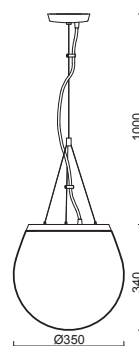

The light DANAE T consists of glass shade and wire pendant, length 1m

Shade: three-layer opal glass with matt surface
Installation ceiling

B - bílá / white, MS - mosaz / brass, NL - nerez leštěná / stainless steel polished, NB - nerez broušená / stainless steel brushed