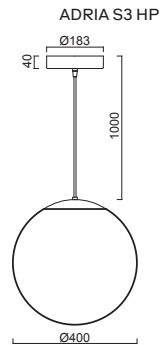

ADRIA S3

Ø 400 mm

code	type	colour	socket	[W]	IP
53016	ZS11/096/L100 B	○	E27	150	IP40
52953	ZS11/096/L100 C	●	E27	150	IP40
53022	ZS11/096/L100 MS	●	E27	150	IP40
53028	ZS11/096/L100 NL	●	E27	150	IP40
53034	ZS11/096/L100 NB	●	E27	150	IP40

code	type	colour	[W]	T [K]	IP	BTTO [lm]	NTTO [lm]	DALI	EM COMB (1h)
60342	LED-5L06C06ZS11/096/L100 B 3000	○	27	3000	IP40	3900	3430	60343	68340
61343	LED-5L06C06ZS11/096/L100 C 3000	●	27	3000	IP40	3900	3430	61344	68341
60345	LED-5L06C06ZS11/096/L100 MS 3000	●	27	3000	IP40	3900	3430	60346	68342
60348	LED-5L06C06ZS11/096/L100 NL 3000	●	27	3000	IP40	3900	3430	60349	68343
60351	LED-5L06C06ZS11/096/L100 NB 3000	●	27	3000	IP40	3900	3430	60352	68344
60842	LED-5L06C06ZS11/096/L100 B 4000	○	27	4000	IP40	4110	3620	60843	68840
61843	LED-5L06C06ZS11/096/L100 C 4000	●	27	4000	IP40	4110	3620	61844	68841
60845	LED-5L06C06ZS11/096/L100 MS 4000	●	27	4000	IP40	4110	3620	60846	68842
60848	LED-5L06C06ZS11/096/L100 NL 4000	●	27	4000	IP40	4110	3620	60849	68843
60851	LED-5L06C06ZS11/096/L100 NB 4000	●	27	4000	IP40	4110	3620	60852	68844

ADRIA S3 HP HIGH POWER NEW

Ø 400 mm

code	type	colour	[W]	T [K]	IP	BTTO [lm]	NTTO [lm]	DALI	EM COMB (3h)
62210	LED-5L08D08ZS11/096/L100 B 3000	○	52	3000	IP40	7990	7030	62211	72105*
62212	LED-5L08D08ZS11/096/L100 C 3000	●	52	3000	IP40	7990	7030	62213	72106*
62214	LED-5L08D08ZS11/096/L100 MS 3000	●	52	3000	IP40	7990	7030	62215	72107*
62216	LED-5L08D08ZS11/096/L100 NL 3000	●	52	3000	IP40	7990	7030	62217	72108*
62218	LED-5L08D08ZS11/096/L100 NB 3000	●	52	3000	IP40	7990	7030	62219	72109*
62710	LED-5L08D08ZS11/096/L100 B 4000	○	52	4000	IP40	8370	7360	62711	72605*
62712	LED-5L08D08ZS11/096/L100 C 4000	●	52	4000	IP40	8370	7360	62713	72606*
62714	LED-5L08D08ZS11/096/L100 MS 4000	●	52	4000	IP40	8370	7360	62715	72607*
62716	LED-5L08D08ZS11/096/L100 NL 4000	●	52	4000	IP40	8370	7360	62717	72608*
62718	LED-5L08D08ZS11/096/L100 NB 4000	●	52	4000	IP40	8370	7360	62719	72609*

* Baldachyn ø 240mm / Baldachin ø 240mm