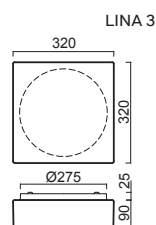

LINA 3, 6

Montura kovová (IP43) nebo plastová (IP43, třída II.)
Stínidlo třívrstvé opálové sklo s matovaným povrchem
Držení stínidla sklápovací držáky
Umístění stropní / nástěnné

Fixture metal (IP43) or plastic (IP43, class II.)
Shade three-layer opal glass with matt surface
Shade fixing with folding two-step clamp holders
Installation ceiling / wall

Náhradní stínidlo / spare shade
LINA 3 - code 20014
LINA 6 - code 20053