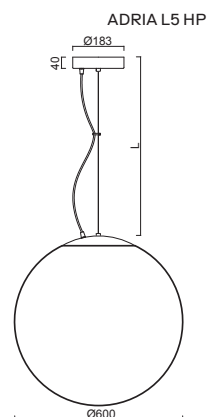

ADRIA L5

Ø 600 mm

code	type	colour	socket	[W]	IP
45832	ZL11/3/099/L100 B	○	3xE27	3x60	IP40
52949	ZL11/3/099/L100 C	●	3xE27	3x60	IP40
45844	ZL11/3/099/L100 MS	●	3xE27	3x60	IP40
45856	ZL11/3/099/L100 NL	●	3xE27	3x60	IP40
45868	ZL11/3/099/L100 NB	●	3xE27	3x60	IP40

code	type	colour	[W]	T [K]	IP	BTTO [lm]	NTTO [lm]	DALI	EM COMB (3h)
60312	LED-5L07C10ZL11/099/L100 B 3000	○	49	3000	IP40	6780	5970	60314	
61336	LED-5L07C10ZL11/099/L100 C 3000	●	49	3000	IP40	6780	5970	61338	
60316	LED-5L07C10ZL11/099/L100 MS 3000	●	49	3000	IP40	6780	5970	60318	
60320	LED-5L07C10ZL11/099/L100 NL 3000	●	49	3000	IP40	6780	5970	60322	
60324	LED-5L07C10ZL11/099/L100 NB 3000	●	49	3000	IP40	6780	5970	60326	
60812	LED-5L07C10ZL11/099/L100 B 4000	○	49	4000	IP40	7150	6290	60814	
61836	LED-5L07C10ZL11/099/L100 C 4000	●	49	4000	IP40	7150	6290	61838	
60816	LED-5L07C10ZL11/099/L100 MS 4000	●	49	4000	IP40	7150	6290	60818	
60820	LED-5L07C10ZL11/099/L100 NL 4000	●	49	4000	IP40	7150	6290	60822	
60824	LED-5L07C10ZL11/099/L100 NB 4000	●	49	4000	IP40	7150	6290	60826	

ADRIA L5 HP HIGH POWER NEW

Ø 600 mm

code	type	colour	[W]	T [K]	IP	BTTO [lm]	NTTO [lm]	DALI	EM COMB (3h)
62190	LED-5L08D10ZL11/099/L100 B 3000	○	65	3000	IP40	9840	8660	62192	
62194	LED-5L08D10ZL11/099/L100 C 3000	●	65	3000	IP40	9840	8660	62196	
62198	LED-5L08D10ZL11/099/L100 MS 3000	●	65	3000	IP40	9840	8660	62200	
62202	LED-5L08D10ZL11/099/L100 NL 3000	●	65	3000	IP40	9840	8660	62204	
62206	LED-5L08D10ZL11/099/L100 NB 3000	●	65	3000	IP40	9840	8660	62208	
62690	LED-5L08D10ZL11/099/L100 B 4000	○	65	4000	IP40	10300	9070	62692	
62694	LED-5L08D10ZL11/099/L100 C 4000	●	65	4000	IP40	10300	9070	62696	
62698	LED-5L08D10ZL11/099/L100 MS 4000	●	65	4000	IP40	10300	9070	62700	
62702	LED-5L08D10ZL11/099/L100 NL 4000	●	65	4000	IP40	10300	9070	62704	
62706	LED-5L08D10ZL11/099/L100 NB 4000	●	65	4000	IP40	10300	9070	62708	

Sensor - kód svítidla s pohybovým HF senzorem / code for luminaire with HF sensor | **DALI** - kód svítidla se stmívatelným DALI předřadníkem / code for luminaire with DALI driver | **Corridor** - kód pro svítidlo s Corridor funkcí (HF + DALI) / code for luminaire with Corridor function (HF + DALI) | **EM COMB (3h)** - kód nouzového kombinovaného svítidla (3h) / code for luminaire with emergency unit combined (3h) | **EM + Sensor (3h)** - kód nouzového kombinovaného svítidla (3h) s HF senzorem / code for luminaire with emergency unit combined (3h) and HF sensor