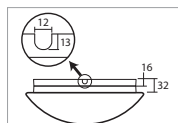

TITAN 2 - PC

Ø 400 mm