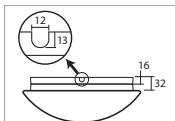

TITAN 1A - PC