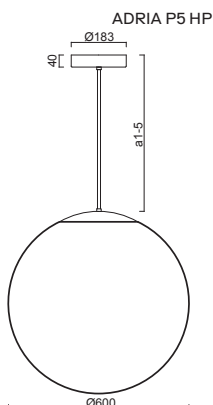

ADRIA P5, P5 HP

Závěs tyčový, délka 1m (a5)*
Stínidlo třívrstvé opalové sklo s matovaným povrchem
Držení stínidla ocelový držák pro otvor Ø150mm
Umístění stropní

Pendant metal rod, length 1m (a5)*
Shade three-layer opal glass with matt surface
Shade fixing steel holder for Ø150mm
Installation ceiling

*kódy pro ostatní délky závěsu na / codes for other lengths of pendant at:
www.osmont.cz

B - bílá / white, **C** - černá / black, **MS** - mosaz / brass, **NL** - nerez leštěná / stainless steel polished, **NB** - nerez broušená / stainless steel brushed

ADRIA P5

Ø 600 mm

code	type	colour	socket	[W]	IP
45709	Z11/3/099/a5 B	○	3xE27	3x60	IP40
52940	Z11/3/099/a5 C	●	3xE27	3x60	IP40
45739	Z11/3/099/a5 MS	●	3xE27	3x60	IP40
45769	Z11/3/099/a5 NL	●	3xE27	3x60	IP40
45799	Z11/3/099/a5 NB	●	3xE27	3x60	IP40

code	type	colour	[W]	T [K]	IP	BTTO [lm]	NTTO [lm]	DALI	EM COMB (3h)
60199	LED-5L07C10Z11/099/a5 B 3000	○	48	3000	IP40	6780	5970	60204	
61314	LED-5L07C10Z11/099/a5 C 3000	●	48	3000	IP40	6780	5970	61319	
60209	LED-5L07C10Z11/099/a5 MS 3000	●	48	3000	IP40	6780	5970	60214	
60219	LED-5L07C10Z11/099/a5 NL 3000	●	48	3000	IP40	6780	5970	60224	
60229	LED-5L07C10Z11/099/a5 NB 3000	●	48	3000	IP40	6780	5970	60234	
60699	LED-5L07C10Z11/099/a5 B 4000	○	48	4000	IP40	7150	6290	60704	
61814	LED-5L07C10Z11/099/a5 C 4000	●	48	4000	IP40	7150	6290	61819	
60709	LED-5L07C10Z11/099/a5 MS 4000	●	48	4000	IP40	7150	6290	60714	
60719	LED-5L07C10Z11/099/a5 NL 4000	●	48	4000	IP40	7150	6290	60724	
60729	LED-5L07C10Z11/099/a5 NB 4000	●	48	4000	IP40	7150	6290	60734	

ADRIA P5 HP HIGH POWER NEW

Ø 600 mm

code	type	colour	[W]	T [K]	IP	BTTO [lm]	NTTO [lm]	DALI	EM COMB (3h)
62104	LED-5L08D10Z11/099/a5 B 3000	○	65	3000	IP40	9840	8660	62109	
62114	LED-5L08D10Z11/099/a5 C 3000	●	65	3000	IP40	9840	8660	62119	
62124	LED-5L08D10Z11/099/a5 MS 3000	●	65	3000	IP40	9840	8660	62129	
62134	LED-5L08D10Z11/099/a5 NL 3000	●	65	3000	IP40	9840	8660	62139	
62144	LED-5L08D10Z11/099/a5 NB 3000	●	65	3000	IP40	9840	8660	62149	
62604	LED-5L08D10Z11/099/a5 B 4000	○	65	4000	IP40	10300	9070	62609	
62614	LED-5L08D10Z11/099/a5 C 4000	●	65	4000	IP40	10300	9070	62619	
62624	LED-5L08D10Z11/099/a5 MS 4000	●	65	4000	IP40	10300	9070	62629	
62634	LED-5L08D10Z11/099/a5 NL 4000	●	65	4000	IP40	10300	9070	62639	
62644	LED-5L08D10Z11/099/a5 NB 4000	●	65	4000	IP40	10300	9070	62649