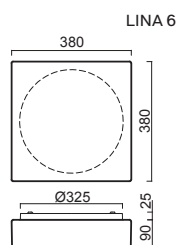

LINA 3, 6

Montura kovová (IP43) nebo plastová (IP43, třída II.)
Stínidlo třívrstvé opálové sklo s matovaným povrchem
Držení stínidla sklápovací držáky
Umístění stropní / nástěnné

Fixture metal (IP43) or plastic (IP43, class II.)
Shade three-layer opal glass with matt surface
Shade fixing with folding two-step clamp holders
Installation ceiling / wall

Náhradní stínidlo / spare shade
LINA 3 - code 20014
LINA 6 - code 20053