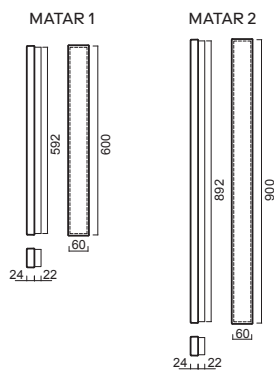

MATAR 1, 2 NEW

Montura kovová, možnost připojení zespodu nebo z boku
Stínidlo opálový polykarbonát
Držení stínidla pružinové
Umístění stropní / nástěnné

Fixture metal, possible bottom and side connection
Shade opal polycarbonate
Shade fixing spring
Installation ceiling / wall

B - bílá / white, C - černá / black

Náhradní stínidlo / spare shade
MATAR 1 - code 20608
MATAR 2 - code 20609

MATAR 1

600x60mm

code	type	colour	[W]	T [K]	IP	BTTO [lm]	NTTO [lm]	sensor	DALI	Corridor	EM COMB (3h)	EM+sensor
71030	LED-1L79C02PA06/PC71 B 3000	○	9	3000	IP44	1450	1030		71031			
71032	LED-1L79C03PA06/PC71 B 3000	○	13	3000	IP44	1960	1400		71033			
71034	LED-1L79C02PA06/PC71 C 3000	●	9	3000	IP44	1450	1030		71035			
71036	LED-1L79C03PA06/PC71 C 3000	●	13	3000	IP44	1960	1400		71037			
71530	LED-1L79C02PA06/PC71 B 4000	○	9	4000	IP44	1530	1090		71531			
71532	LED-1L79C03PA06/PC71 B 4000	○	13	4000	IP44	2070	1470		71533			
71534	LED-1L79C02PA06/PC71 C 4000	●	9	4000	IP44	1530	1090		71535			
71536	LED-1L79C03PA06/PC71 C 4000	●	13	4000	IP44	2070	1470		71537			

MATAR 2

900x60mm

code	type	colour	[W]	T [K]	IP	BTTO [lm]	NTTO [lm]	sensor	DALI	Corridor	EM COMB (3h)	EM+sensor
71038	LED-1L78/1L79C02PA09/PC72 B 3000	○	13	3000	IP44	2180	1550		71039			
71040	LED-1L78/1L79C03PA09/PC72 B 3000	○	19	3000	IP44	2940	2090		71041			
71042	LED-1L78/1L79C02PA09/PC72 C 3000	●	13	3000	IP44	2180	1550		71043			
71044	LED-1L78/1L79C03PA09/PC72 C 3000	●	19	3000	IP44	2940	2090		71045			
71538	LED-1L78/1L79C02PA09/PC72 B 4000	○	13	4000	IP44	2300	1630		71539			
71540	LED-1L78/1L79C03PA09/PC72 B 4000	○	19	4000	IP44	3100	2200		71541			
71542	LED-1L78/1L79C02PA09/PC72 C 4000	●	13	4000	IP44	2300	1630		71543			
71544	LED-1L78/1L79C03PA09/PC72 C 4000	●	19	4000	IP44	3100	2200		71545