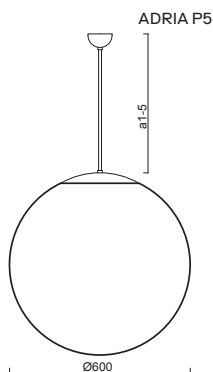

ADRIA P5, P5 HP

Závěs tyčový, délka 1m (a5)*
Stínidlo třívrstvé opalové sklo s matovaným povrchem
Držení stínidla ocelový držák pro otvor Ø150mm
Umístění stropní

Pendant metal rod, length 1m (a5)*
Shade three-layer opal glass with matt surface
Shade fixing steel holder for Ø150mm
Installation ceiling

*kódy pro ostatní délky závěsu na / codes for other lengths of pendant at:
www.osmont.cz

B - bílá / white, **C** - černá / black, **MS** - mosaz / brass, **NL** - nerez leštěná / stainless steel polished, **NB** - nerez broušená / stainless steel brushed

ADRIA P5

Ø 600 mm

code	type	colour	socket	[W]	IP
45709	Z11/3/099/a5 B	○	3xE27	3x60	IP40
52940	Z11/3/099/a5 C	●	3xE27	3x60	IP40
45739	Z11/3/099/a5 MS	●	3xE27	3x60	IP40
45769	Z11/3/099/a5 NL	●	3xE27	3x60	IP40
45799	Z11/3/099/a5 NB	●	3xE27	3x60	IP40

code	type	colour	[W]	T [K]	IP	BTTO [lm]	NTTO [lm]	DALI	EM COMB (3h)
60199	LED-5L07C10Z11/099/a5 B 3000	○	48	3000	IP40	6780	5970	60204	
61314	LED-5L07C10Z11/099/a5 C 3000	●	48	3000	IP40	6780	5970	61319	
60209	LED-5L07C10Z11/099/a5 MS 3000	●	48	3000	IP40	6780	5970	60214	
60219	LED-5L07C10Z11/099/a5 NL 3000	●	48	3000	IP40	6780	5970	60224	
60229	LED-5L07C10Z11/099/a5 NB 3000	●	48	3000	IP40	6780	5970	60234	
60699	LED-5L07C10Z11/099/a5 B 4000	○	48	4000	IP40	7150	6290	60704	
61814	LED-5L07C10Z11/099/a5 C 4000	●	48	4000	IP40	7150	6290	61819	
60709	LED-5L07C10Z11/099/a5 MS 4000	●	48	4000	IP40	7150	6290	60714	
60719	LED-5L07C10Z11/099/a5 NL 4000	●	48	4000	IP40	7150	6290	60724	
60729	LED-5L07C10Z11/099/a5 NB 4000	●	48	4000	IP40	7150	6290	60734	

ADRIA P5 HP HIGH POWER NEW

Ø 600 mm

code	type	colour	[W]	T [K]	IP	BTTO [lm]	NTTO [lm]	DALI	EM COMB (3h)
62104	LED-5L08D10Z11/099/a5 B 3000	○	65	3000	IP40	9840	8660	62109	
62114	LED-5L08D10Z11/099/a5 C 3000	●	65	3000	IP40	9840	8660	62119	
62124	LED-5L08D10Z11/099/a5 MS 3000	●	65	3000	IP40	9840	8660	62129	
62134	LED-5L08D10Z11/099/a5 NL 3000	●	65	3000	IP40	9840	8660	62139	
62144	LED-5L08D10Z11/099/a5 NB 3000	●	65	3000	IP40	9840	8660	62149	
62604	LED-5L08D10Z11/099/a5 B 4000	○	65	4000	IP40	10300	9070	62609	
62614	LED-5L08D10Z11/099/a5 C 4000	●	65	4000	IP40	10300	9070	62619	
62624	LED-5L08D10Z11/099/a5 MS 4000	●	65	4000	IP40	10300	9070	62629	
62634	LED-5L08D10Z11/099/a5 NL 4000	●	65	4000	IP40	10300	9070	62639	
62644	LED-5L08D10Z11/099/a5 NB 4000	●	65	4000	IP40	10300	9070	62649