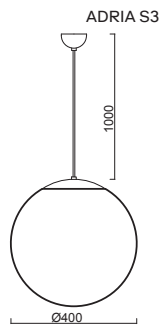

ADRIA S3

Ø 400 mm

code	type	colour	socket	[W]	IP
53016	ZS11/096/L100 B	○	E27	150	IP40
52953	ZS11/096/L100 C	●	E27	150	IP40
53022	ZS11/096/L100 MS	●	E27	150	IP40
53028	ZS11/096/L100 NL	●	E27	150	IP40
53034	ZS11/096/L100 NB	●	E27	150	IP40

code	type	colour	[W]	T [K]	IP	BTTO [lm]	NTTO [lm]	DALI	EM COMB (1h)
60342	LED-5L06C06ZS11/096/L100 B 3000	○	27	3000	IP40	3900	3430	60343	68340
61343	LED-5L06C06ZS11/096/L100 C 3000	●	27	3000	IP40	3900	3430	61344	68341
60345	LED-5L06C06ZS11/096/L100 MS 3000	●	27	3000	IP40	3900	3430	60346	68342
60348	LED-5L06C06ZS11/096/L100 NL 3000	●	27	3000	IP40	3900	3430	60349	68343
60351	LED-5L06C06ZS11/096/L100 NB 3000	●	27	3000	IP40	3900	3430	60352	68344
60842	LED-5L06C06ZS11/096/L100 B 4000	○	27	4000	IP40	4110	3620	60843	68840
61843	LED-5L06C06ZS11/096/L100 C 4000	●	27	4000	IP40	4110	3620	61844	68841
60845	LED-5L06C06ZS11/096/L100 MS 4000	●	27	4000	IP40	4110	3620	60846	68842
60848	LED-5L06C06ZS11/096/L100 NL 4000	●	27	4000	IP40	4110	3620	60849	68843
60851	LED-5L06C06ZS11/096/L100 NB 4000	●	27	4000	IP40	4110	3620	60852	68844

ADRIA S3 HP HIGH POWER NEW

Ø 400 mm

code	type	colour	[W]	T [K]	IP	BTTO [lm]	NTTO [lm]	DALI	EM COMB (3h)
62210	LED-5L08D08ZS11/096/L100 B 3000	○	52	3000	IP40	7990	7030	62211	72105*
62212	LED-5L08D08ZS11/096/L100 C 3000	●	52	3000	IP40	7990	7030	62213	72106*
62214	LED-5L08D08ZS11/096/L100 MS 3000	●	52	3000	IP40	7990	7030	62215	72107*
62216	LED-5L08D08ZS11/096/L100 NL 3000	●	52	3000	IP40	7990	7030	62217	72108*
62218	LED-5L08D08ZS11/096/L100 NB 3000	●	52	3000	IP40	7990	7030	62219	72109*
62710	LED-5L08D08ZS11/096/L100 B 4000	○	52	4000	IP40	8370	7360	62711	72605*
62712	LED-5L08D08ZS11/096/L100 C 4000	●	52	4000	IP40	8370	7360	62713	72606*
62714	LED-5L08D08ZS11/096/L100 MS 4000	●	52	4000	IP40	8370	7360	62715	72607*
62716	LED-5L08D08ZS11/096/L100 NL 4000	●	52	4000	IP40	8370	7360	62717	72608*
62718	LED-5L08D08ZS11/096/L100 NB 4000	●	52	4000	IP40	8370	7360	62719	72609*

* Baldachyn ø 240mm / Baldachin ø 240mm